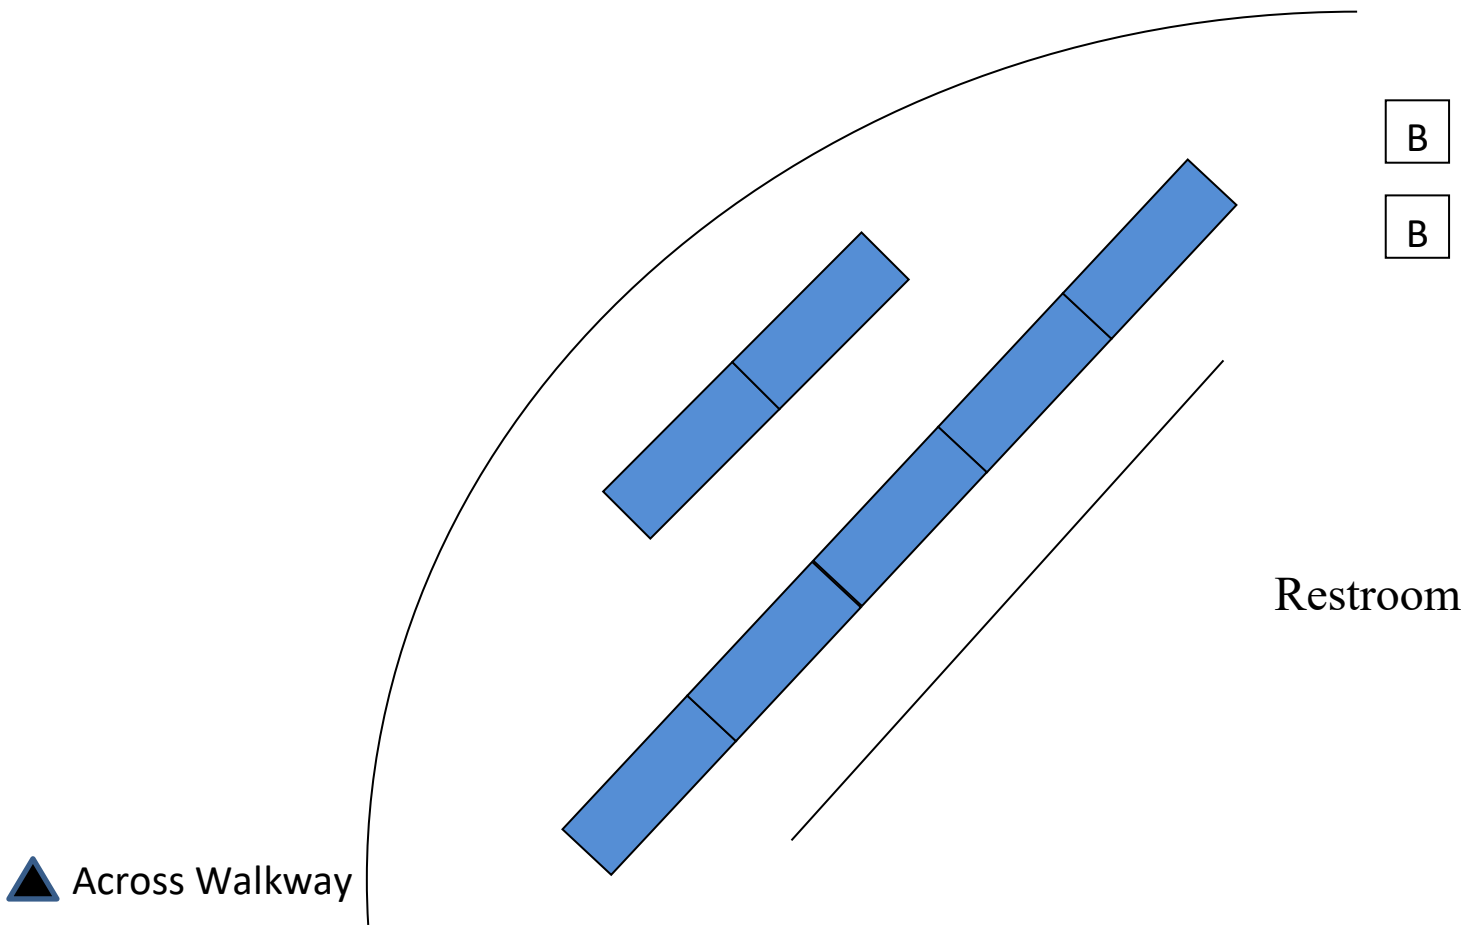

# WEST HILLS PICNIC SHELTER

8790 Mast Blvd.  
Santee, CA 92071

	<u>#Tables</u>	<u>#People</u>	<u>Resident</u>	<u>N/R</u>
Medium	7 Tables	60	\$19/hr.	\$23/hr.

**Key:**  
**B** BBQ  
**▲** Inflatable (Jump) Area  
 \*Electrical Not Available\*

\*Picnic Shelters are reserved in 4-hour time blocks:  
 8:30am-12:30pm  
 1:00pm-5:00pm  
 \*Additional Space is required for inflatable bounce houses or jumpies for an additional fee.